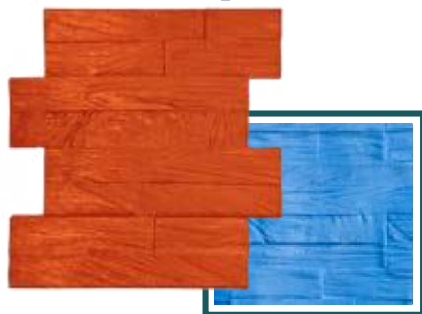

Moldes para Pared

Moldes MP-06

Molde Tablón Ordinario
40cm x 40cm